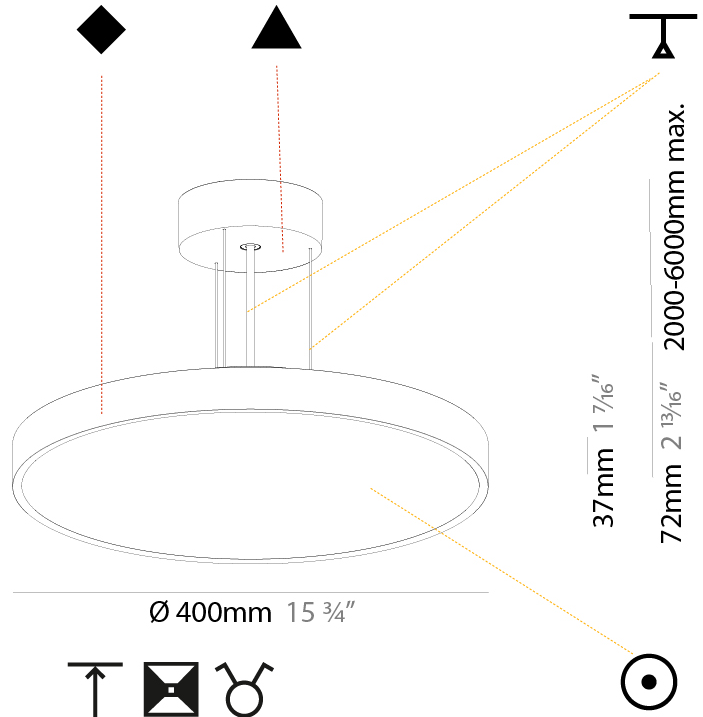

GENERAL

Series: Sign Diva
Subseries: Sign Diva
Brand: Prolicht
Division: Architectural
Mounting Type: Suspension
Mounting Location: Ceiling
Subcategory: Pendant

PHYSICAL

Shape: Round
Diameter (mm): 400
Diameter (in): 15 ³/₄
Height (mm): 72
Height (in): 2 ¹³/₁₆
Max. Overall Height (mm): 2072
Max. Overall Height (in): 81 ⁹/₁₆
Light Distribution: Direct / Indirect
Weight (kg): 3.398
Weight (lbs): 7.49
Diffuser: [PMMA - Opal / Micro-Prism / Sparkling Secret / Vintage Industrial with Shine Ring](#)
Fixture Finish: [SSR / BKV / CWI / CRY / HAB / UFT / ITA / RUA / FTG / MYG / LOD / PUS / FRO / FUP / KIA / POP / BLS / SPG / MEY / GOH / GUM / CHC / COM / ABZ / JAG / OBR / MOS / ROR](#)
Fixture Material: [Extruded Aluminum / Steel](#)
Cable Details: [2000mm or 6000mm Transparent Cable](#)

ELECTRICAL

Lamp Type: LED (Zhaga Standard)
Input Wattage (W): 34.1
Total Output Wattage (W): 16 / 12
Dimming: [Tri-Mode (Non-Dimming and Phase Dimming (120Vac only) and 0-10V Dimming)](#)
Driver Included: Yes
Driver Location: Integrated
Driver Type: Constant Current - Universal
Driver Class: Class 2
Input Voltage (V): 120 - 277
Constant Current (MA): 500

LED

[Color Temperature (°K): 2700 / 3000 / 3500 / 4000](#)
Max. Delivered Lumen (lm): 2676 / 2651 / 2681 / 2736
CRI: >90 CRI
Lamp Life (hrs): 50000

OPTICAL

RATINGS AND CERTIFICATIONS

Certified By: Certified for North American Standards
IP rating: IP20

A