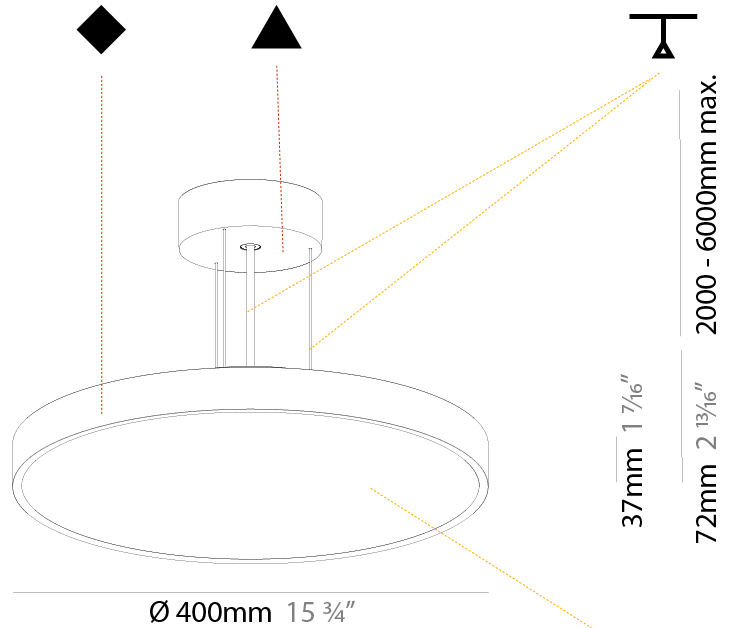

GENERAL

Series: Sign Diva
Subseries: Sign Diva
Brand: Prolicht
Division: Architectural
Mounting Type: Suspension
Mounting Location: Ceiling
Subcategory: Pendant

PHYSICAL

Shape: Round
Diameter (mm): 400
Diameter (in): 15 3/4
Height (mm): 72
Height (in): 2 13/16
Max. Overall Height (mm): 2072
Max. Overall Height (in): 81 3/16
Light Distribution: Direct
Weight (kg): 2.972
Weight (lbs): 6.55
Diffuser: PMMA - Opal / Micro-Prism / Sparkling Secret / Vintage Industrial with Shine Ring
Fixture Finish: SSR / BKV / CWI / CRY / HAB / UFT / ITA / RUA / FTG / MYG / LOD / PUS / FRO / FUP / KIA / POP / BLS / SPG / MEY / GOH / GUM / CHC / COM / ABZ / JAG / OBR / MOS / ROR
Fixture Material: Extruded Aluminum / Steel
Cable Details: 2000mm or 6000mm Transparent Cable

ELECTRICAL

Lamp Type: LED (Zhaga Standard)
Input Wattage (W): 19.8
Total Output Wattage (W): 16
Dimming: Tri-Mode (Non-Dimming and Phase Dimming (120Vac only) and 0-10V Dimming)
Driver Included: Yes
Driver Location: Integrated
Driver Type: Constant Current - Universal
Driver Class: Class 2
Input Voltage (V): 120 - 277
Constant Current (MA): 500

LED

Color Temperature (°K): 2700 / 3000 / 3500 / 4000
Max. Delivered Lumen (lm): 1160 / 1733 / 1741 / 1776
CRI: >90 CRI
Lamp Life (hrs): 50000

OPTICAL

RATINGS AND CERTIFICATIONS

Certified By: Certified for North American Standards
IP rating: IP20