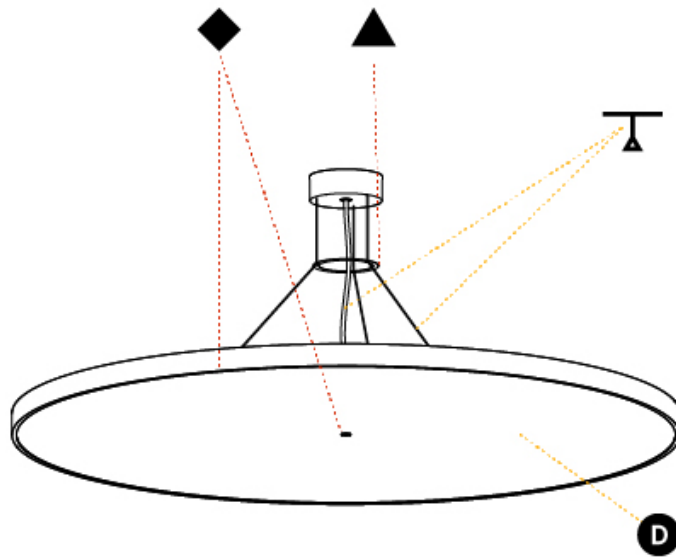

A300008-

PROJECT _____

TYPE _____

SPECIFIER _____

QUANTITY _____

DATE _____