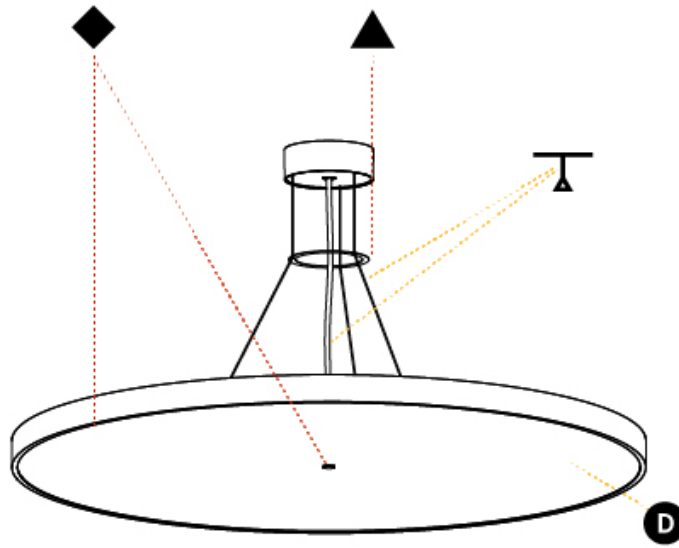

A300007-

PROJECT	_____
TYPE	_____
SPECIFIER	_____
QUANTITY	_____
DATE	_____

A